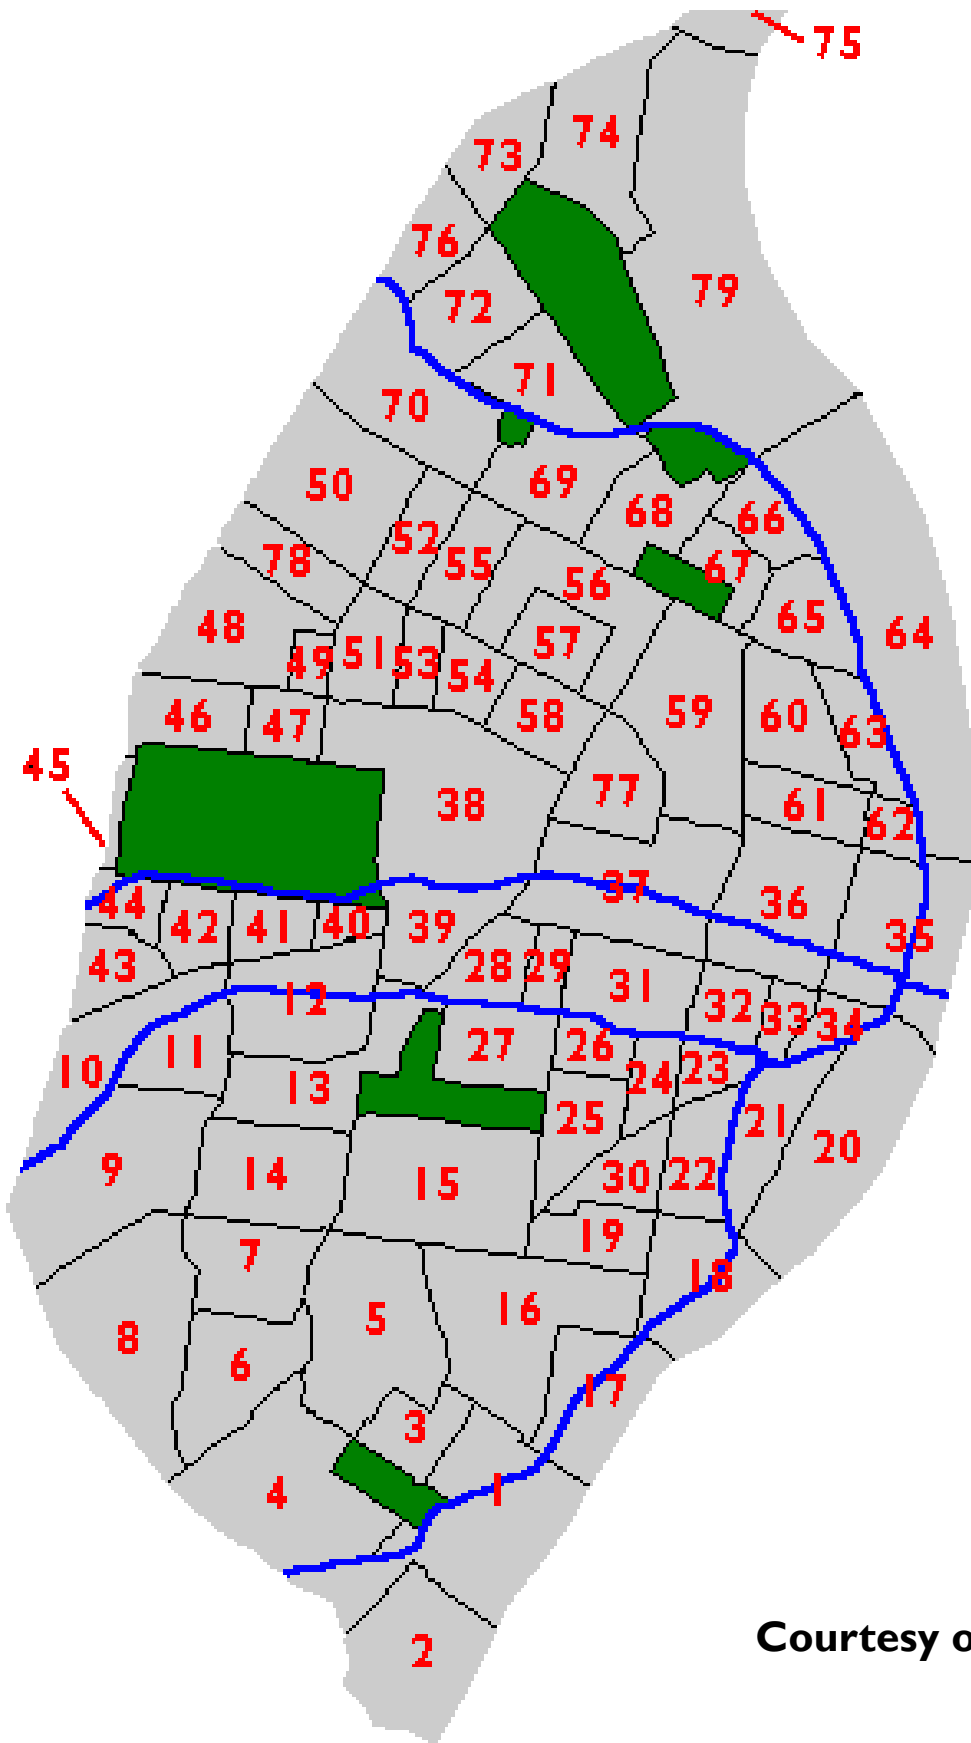

# St. Louis Neighborhood Identification Map

- |                          |                               |
|--------------------------|-------------------------------|
| 1 Carondelet             | 45 Wydown/Skinker             |
| 2 Patch                  | 46 Skinker/DeBaliviere        |
| 3 Holly Hills            | 47 DeBaliviere Place          |
| 4 Boulevard Heights      | 48 West End                   |
| 5 Bevo Mill              | 49 Visitation Park            |
| 6 Princeton Heights      | 50 Wells/Goodfellow           |
| 7 Southampton            | 51 Academy                    |
| 8 St. Louis Hills        | 52 Kingsway West              |
| 9 Lindenwood Park        | 53 Fountain Park              |
| 10 Ellendale             | 54 Lewis Place                |
| 11 Clifton Heights       | 55 Kingsway East              |
| 12 The Hill              | 56 The Greater Ville          |
| 13 Southwest Garden      | 57 The Ville                  |
| 14 North Hampton         | 58 Vandeventer                |
| 15 Tower Grove South     | 59 JeffVanderLou              |
| 16 Dutchtown             | 60 St. Louis Place            |
| 17 Mount Pleasant        | 61 Carr Square                |
| 18 Marine Villa          | 62 Columbus Square            |
| 19 Gravois Park          | 63 Old North St. Louis        |
| 20 Kosciusko             | 64 Near North Riverfront      |
| 21 Soulard               | 65 Hyde Park                  |
| 22 Benton Park           | 66 College Hill               |
| 23 McKinley Heights      | 67 Fairground                 |
| 24 Fox Park              | 68 O'Fallon                   |
| 25 Tower Grove East      | 69 Penrose                    |
| 26 Compton Heights       | 70 Mark Twain/I-70 Industrial |
| 27 Shaw                  | 71 Mark Twain                 |
| 28 McRee Town            | 72 Walnut Park East           |
| 29 Tiffany               | 73 North Point                |
| 30 Benton Park West      | 74 Baden                      |
| 31 The Gate District     | 75 Riverview                  |
| 32 Lafayette Square      | 76 Walnut Park West           |
| 33 Peabody, Darst, Webbe | 77 Covenant Blu/Grand Ctr.    |
| 34 Lasalle               | 78 Hamilton Heights           |
| 35 Downtown              | 79 North Riverfront           |
| 36 Downtown West         |                               |
| 37 Midtown               |                               |
| 38 Central West End      |                               |
| 39 Forest Park Southeast |                               |
| 40 Kings Oak             |                               |
| 41 Cheltenham            |                               |
| 42 Clayton/Tamm          |                               |
| 43 Franz Park            |                               |
| 44 Hi-Pointe             |                               |